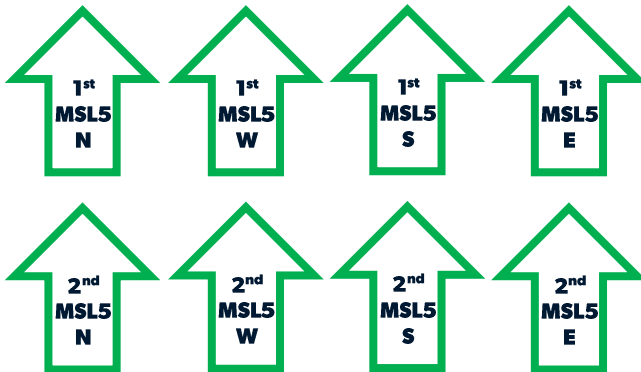

May be relegated into MSL2

MEN'S STATE LEAGUE 2 (MSL2)

May be eligible for promotion into MSL1

May be relegated into MSL3

MEN'S STATE LEAGUE 3 (MSL3)

May be eligible for promotion into MSL2

May be relegated into MSL4

Play Off 1
2nd MSL4 North vs 2nd MSL4 West

Play Off 3
10th MSL3N/W vs Winner of Play Off 1

Winner allocated to MSL3.
Non-Winning Team allocated to MSL4.

Play Off 2
2nd MSL4 South vs 2nd MSL4 East

Play Off 4
10th MSL3 S/E vs Winner of Play Off 2

Winner allocated to MSL3.
Non-Winning Team allocated to MSL4.

MEN'S STATE LEAGUE 4 (MSL4)

May be eligible for promotion into MSL3

Play Off Fixture
Please refer to MSL3 for MSL4 Play Off Fixture

May be relegated into MSL5

MEN'S STATE LEAGUE 5 (MSL5)

May be eligible for promotion into MSL4

*Please refer to the 2023 Rules of Competition in relation to rule 10.2. New Entries.