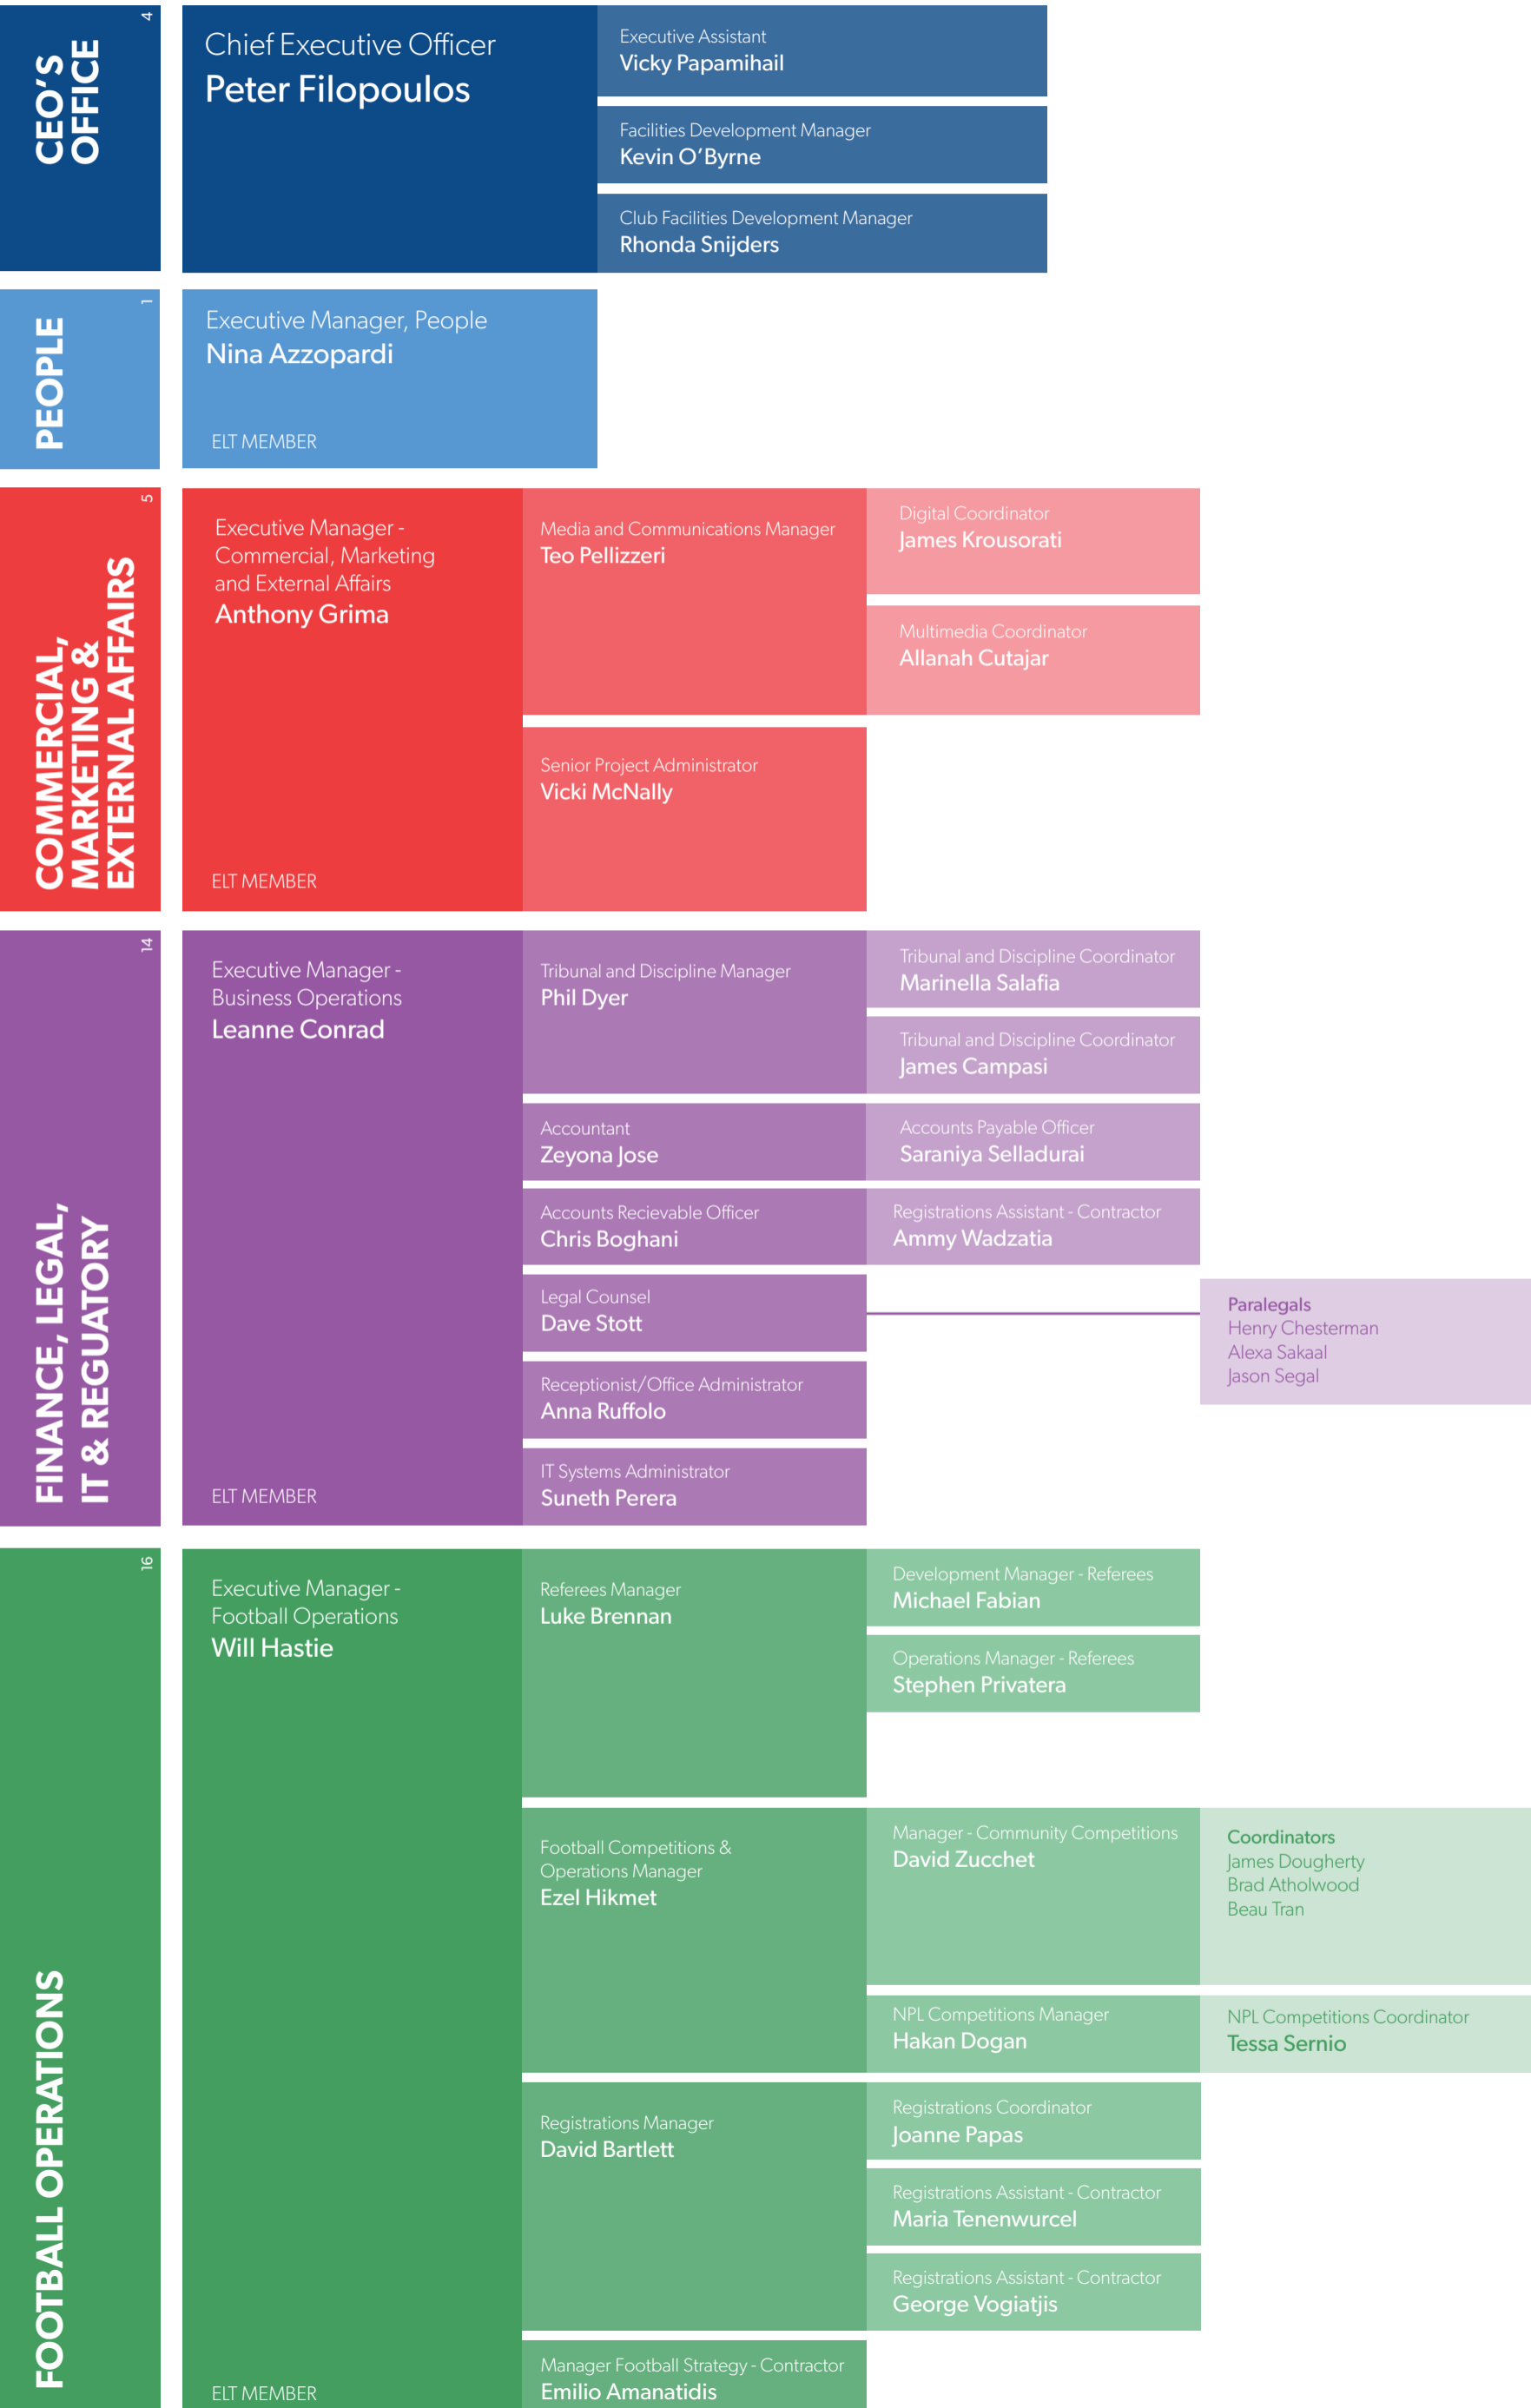

FOOTBALL VICTORIA ORGANISATION CHART

FOOTBALL VICTORIA ORGANISATION CHART

TECHNICAL 7	Technical Director Boris Seroshtan	Talent Development Manager - Boys Andrew Kentepozidis	
		Talent Development Manager - Girls Annick Fokchak	
		Head Coach - Skills Acquisition Dean Sacchetta	
		Coach Education Manager Craig Moore	Development Coach Officer Helen Winterburn
		Technical Coordinator Sharna Naidu	
CLUBS & COMMUNITIES 19	Executive Manager - Clubs and Communities Jason Charles	Miniroos Development Manager Seb Zancan	Miniroos Development Officer Steph Di Julio
		Club and Regional Ambassadors Greg Hurvitz - Metro Stephanie Leonidis - Metro Josephine La Pila - Metro Atila Keretses - Goulburn North East Foddy Kyprian - Greater Geelong Mark Cassar - Gippsland Lachlan Cole - Loddon Mallee Tony Francis - Ballarat Western Victoria	
		Social Football Programs Manager Adem Tahiri	
		Participation Officers Alex Alexopoulos - Contract	
		Program Development Manager - Women and Girls Helen Tyrikos	Administration Assistant - Casual Kristopher Alexiou
			Participation Administrator - Casual Lauren Riddell
		Soccer Mums - Project Manager Jennifer Willmott	
ELT MEMBER Head of Community Programs Nick Hatzoglou	Program Development Coordinator - Diversity and Inclusion Sharon Wong		
STRATEGIC PROJECTS 2	Executive Manager - Strategic Projects George Angelopoulos	Venue Manager Dean Kalidis	
		ELT MEMBER	
WOMEN & GIRLS 1	Executive Manager - Women and Girls TBA		