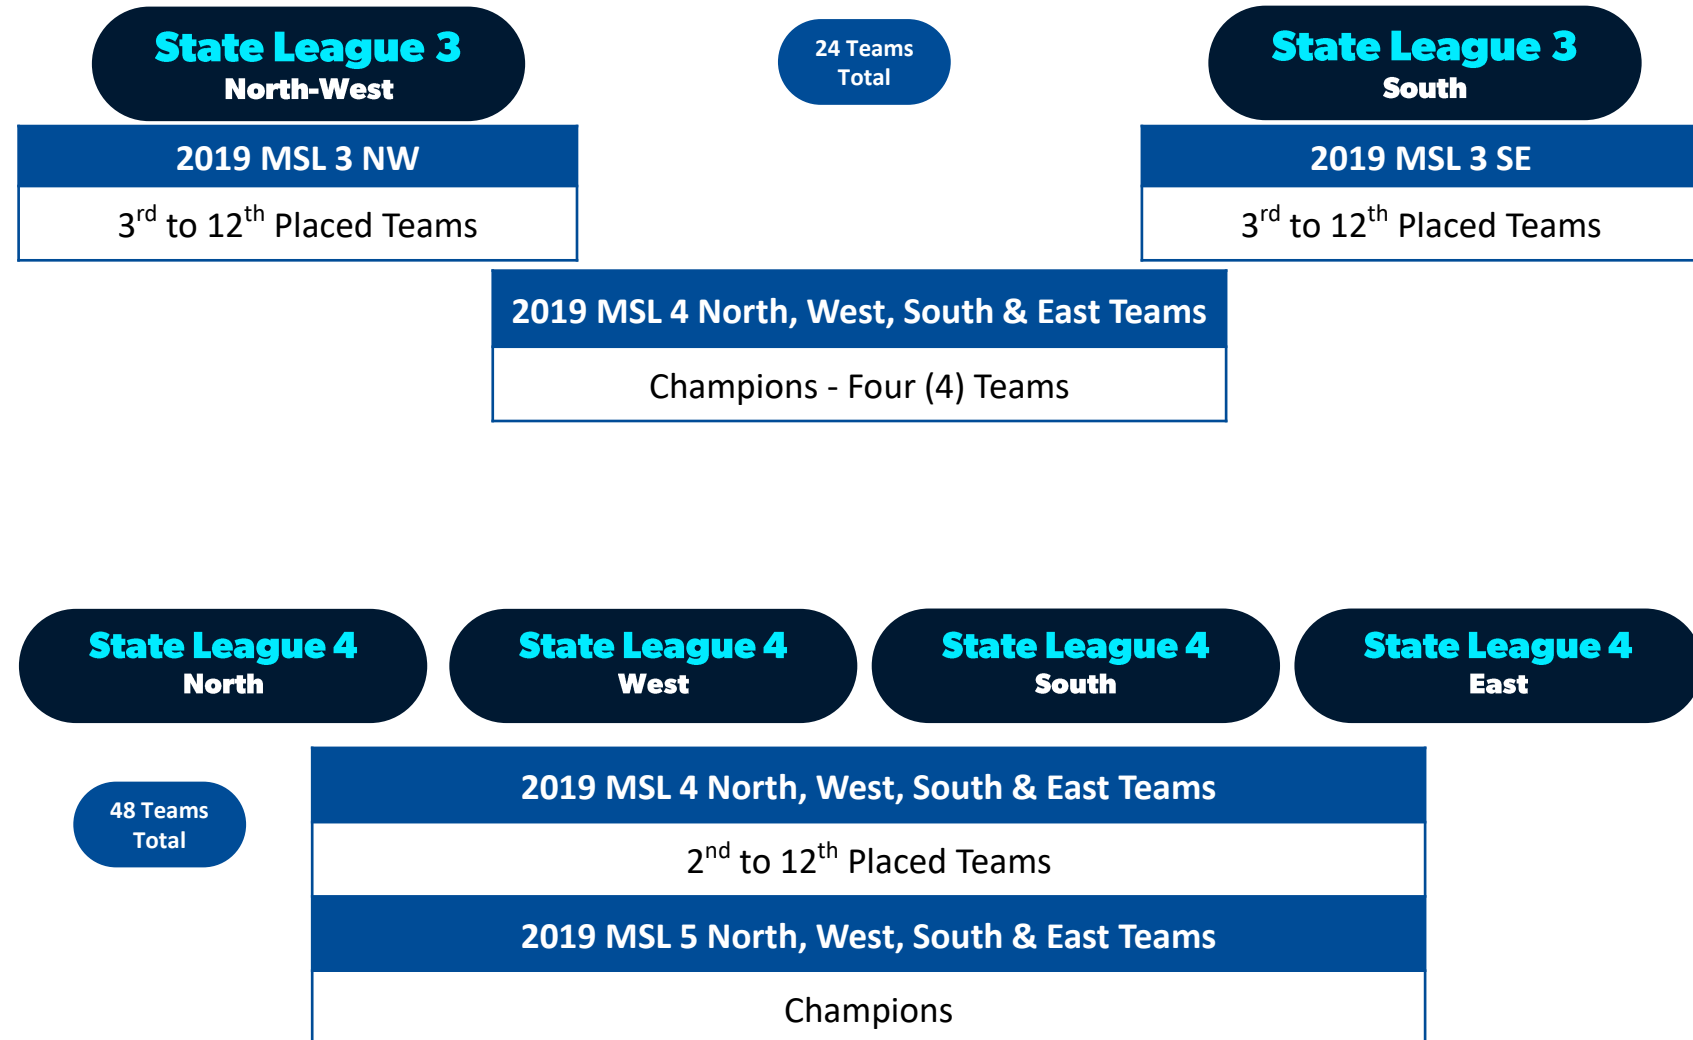

2020 Start Up KEY INFORMATION

Men's State League 3

- MSL 3 3rd to 12 Placed teams will retain their position in State League 3 for the 2020 season.
- Champions - four (4) teams from MSL 4 (North, West, South & East) will be promoted to State League 3 for the 2020 season
- 2019 Playoff fixture will not apply for 2019
- Relegation from MSL 3 will not apply for 2019

Men's State League 4

- 2nd to 12th Placed teams (North, West & South, East) from MSL 4 will retain their position in State League 4 for the 2020 season.
- Champions - four (4) teams from MSL 5 (North, West, South & East) will be promoted to State League 4 for the 2020 season.
- 2019 Playoff fixture will not apply for 2019
- Relegation from MSL 4 will not apply for 2019