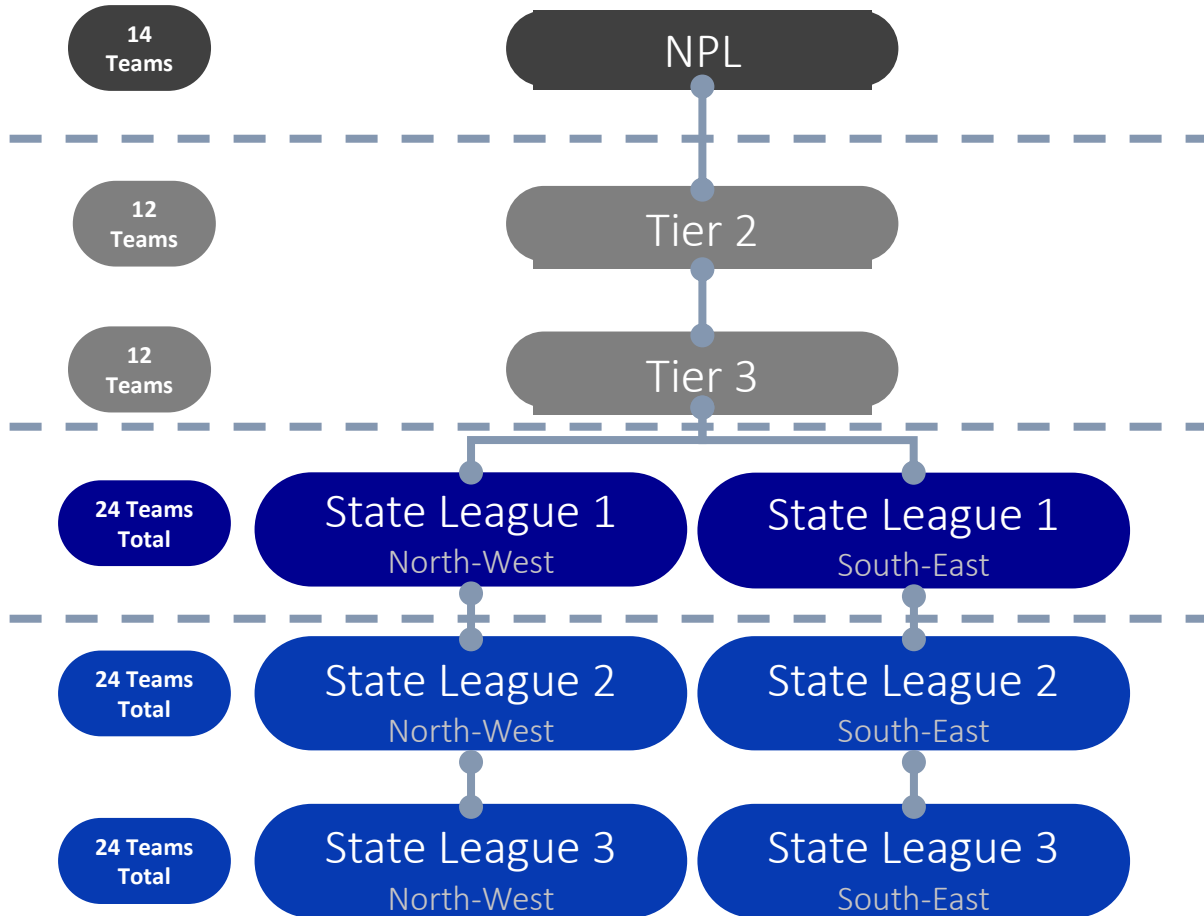

## Start Up Rules

- NPL** Standard promotion and relegation rules apply
- VPL 1** Top 6 from current NPL2 East and West divisions
- VPL 2** Bottom 4 from current NPL2 East and West divisions  
PLUS  
Top 2 from State League 1 NW and SE divisions

## 2019 MSL 1 Structure & Criteria

- No Relegation from NPL 2 to MSL 1 after the 2019 Season.
- Current MSL 1 Structure remains unchanged (24 Teams across 2 Leagues for 2019)
- 4 Visa on the senior game day team sheet (not a total club restriction)
- Pre application for promotion into VPL for 2020
  - Must meet minimum venue standards prior accepting promotion

## NPL Victoria

- Top 11 teams from NPL retain their position for the 2020 season.
- NPL 2 Champions (East & West) will be promoted to NPL for the 2020 season.
- NPL Play-off winner will be promoted/remain in NPL for the 2020 season.

### State League 2 North-West